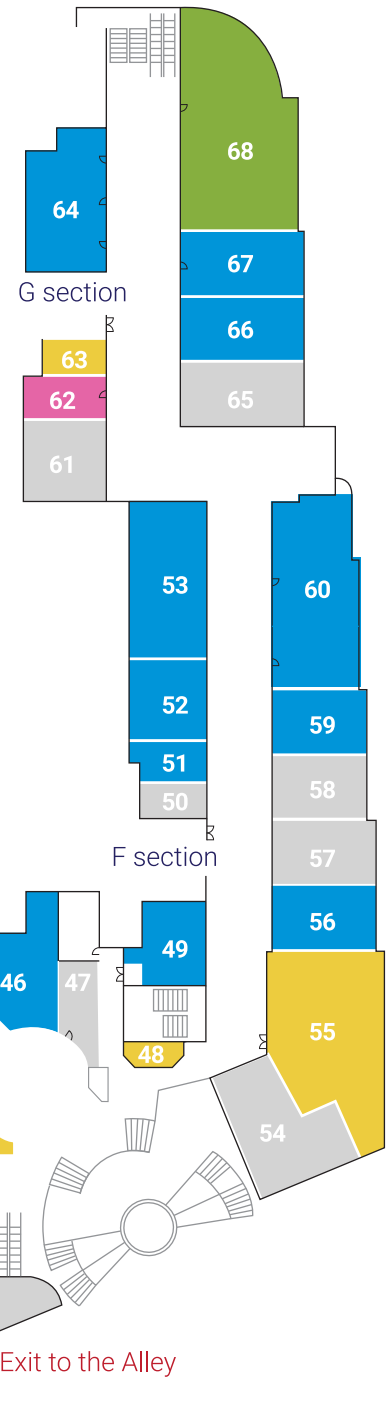

Floor Plan Level 2

Foods & Drinks

13 Restaurant Shanghai
68 TheAmericano Coffee House

Fun

19 Chippo Toys

Sports Goods

26 GEOX
31 Sportal M & Bogner

Luxury & Beauty

6 Donna Accessories
20 Vag style
23 Altinbas Diamond
24 Refan
37 Roberto Bravo
38 Herbs of Kedem
62 Biofresh

Useful

1 Office Mall Manager
4 Roxyma Dream
32 Top Change
45 Paula Venti
48 Traffic Non Stop Shop
55 Enzo Nori
63 Top Change

Fashion

5 Harizma Maxi Moda
7 Aurora
8 Moonstone
10 Sara Pen
11 Conté
12 Reflex
15 Boboli Chic
16 Boboli
21 Le full Nila & Nila
22 Multi Brand Store - VIP style
28 Footzilla
29 Vision
30 Kritikos
34 Little Big (LTB)
35 Djofra Fashion
36 Sugarfree
39 Azzara
41 New Silhouette

42 Pipozzo
43 Hotspot
46 Modis & Pierlucci
49 ONYX
51 Vizion
52 G&I
53 U.S. Polo Assn.
56 Onika
59 Bolero
60 U.S. Polo Assn.
64 Moda Italia by Caliente
66 ONYX MAN
67 D Stores

Exit to the Alley

Exit to the Garden

Hotel Reception

EXIT to the Alley

Exit to the Garden

Exit to the Alley