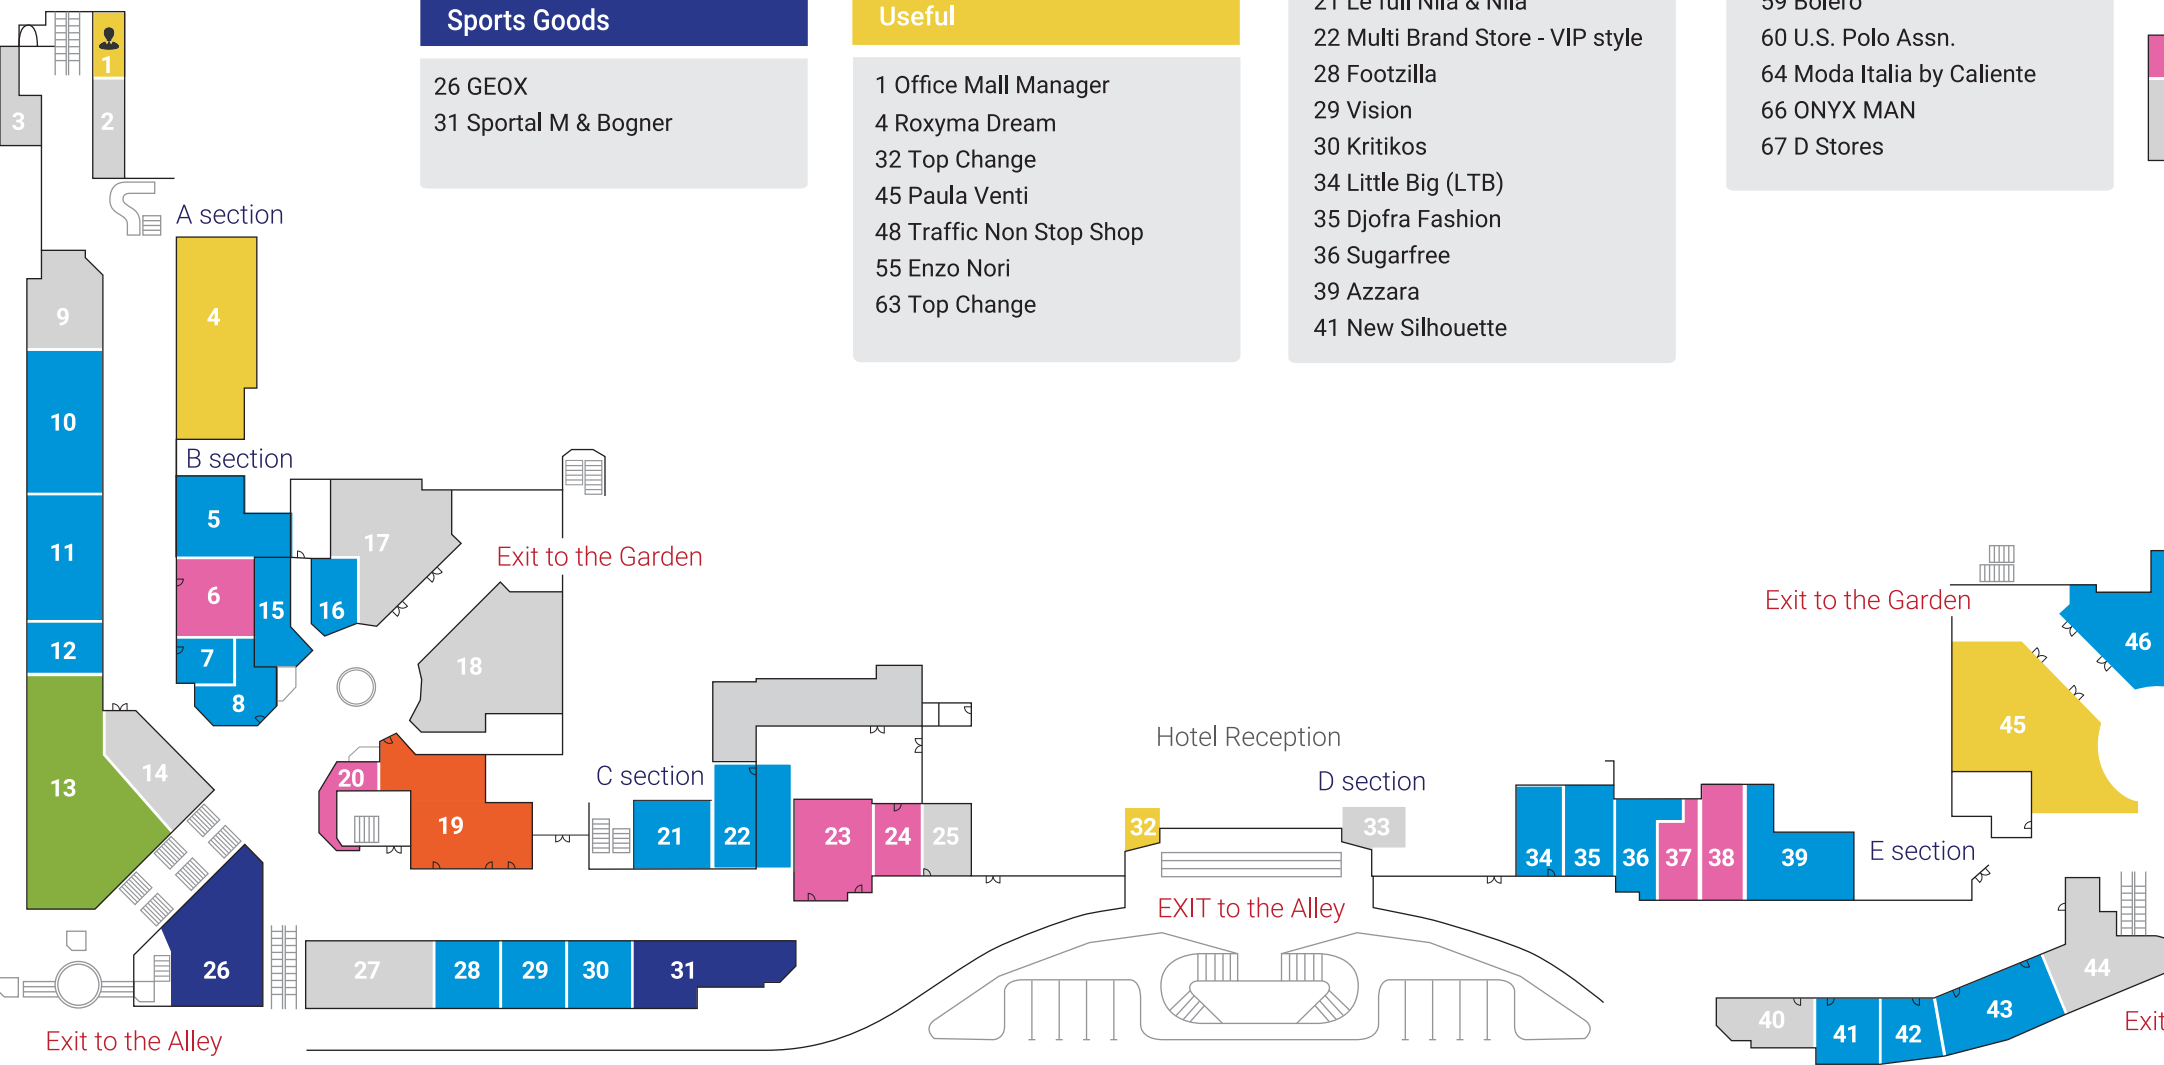

Floor Plan Level 1

- Foods & Drinks**
 - 1 Red Lion
 - 2 Hameleon Karaoke Bar
 - 4 Restaurant Shanghai
 - 19 KFC
- Sports Goods**
 - 5 GEOX

- Luxury & Beauty**
 - 10 Refan
 - 12 Marani Jewelry
- Useful**
 - 3 Medical Center Heramed
 - 6 Money's Shop Luggage & Leather
 - 13 Top Change
 - 16 Subra Pharmacy
 - 17 Samsonite & Petek 1855 & Italfama
 - 20 Royal Beach Paradise Spa & Beauty

- Fashion**
 - 7 Aquamarine Shoes & Bags
 - 8 Indigo
 - 14 Milios
 - 15 Boutique Royalty
 - 18 Kidso

Floor Plan Level 2

Foods & Drinks

13 Restaurant Shanghai
68 TheAmericano Coffee House

Fun

19 Chippo Toys

Fashion

5 Harizma Maxi Moda
7 Aurora
8 Moonstone
10 Sara Pen
11 Conté
12 Reflex
15 Boboli Chic
16 Boboli
21 Le full Nila & Nila
22 Multi Brand Store - VIP style
28 Footzilla
29 Vision
30 Kritikos
34 Little Big (LTB)
35 Djofra Fashion
36 Sugarfree
39 Azzara
41 New Silhouette

42 Pipozzo
43 Hotspot
46 Modis & Pierlucci
49 ONYX
51 Vizion
52 G&I
53 U.S. Polo Assn.
56 Onika
59 Bolero
60 U.S. Polo Assn.
64 Moda Italia by Caliente
66 ONYX MAN
67 D Stores

Exit to the Alley

Exit to the Garden