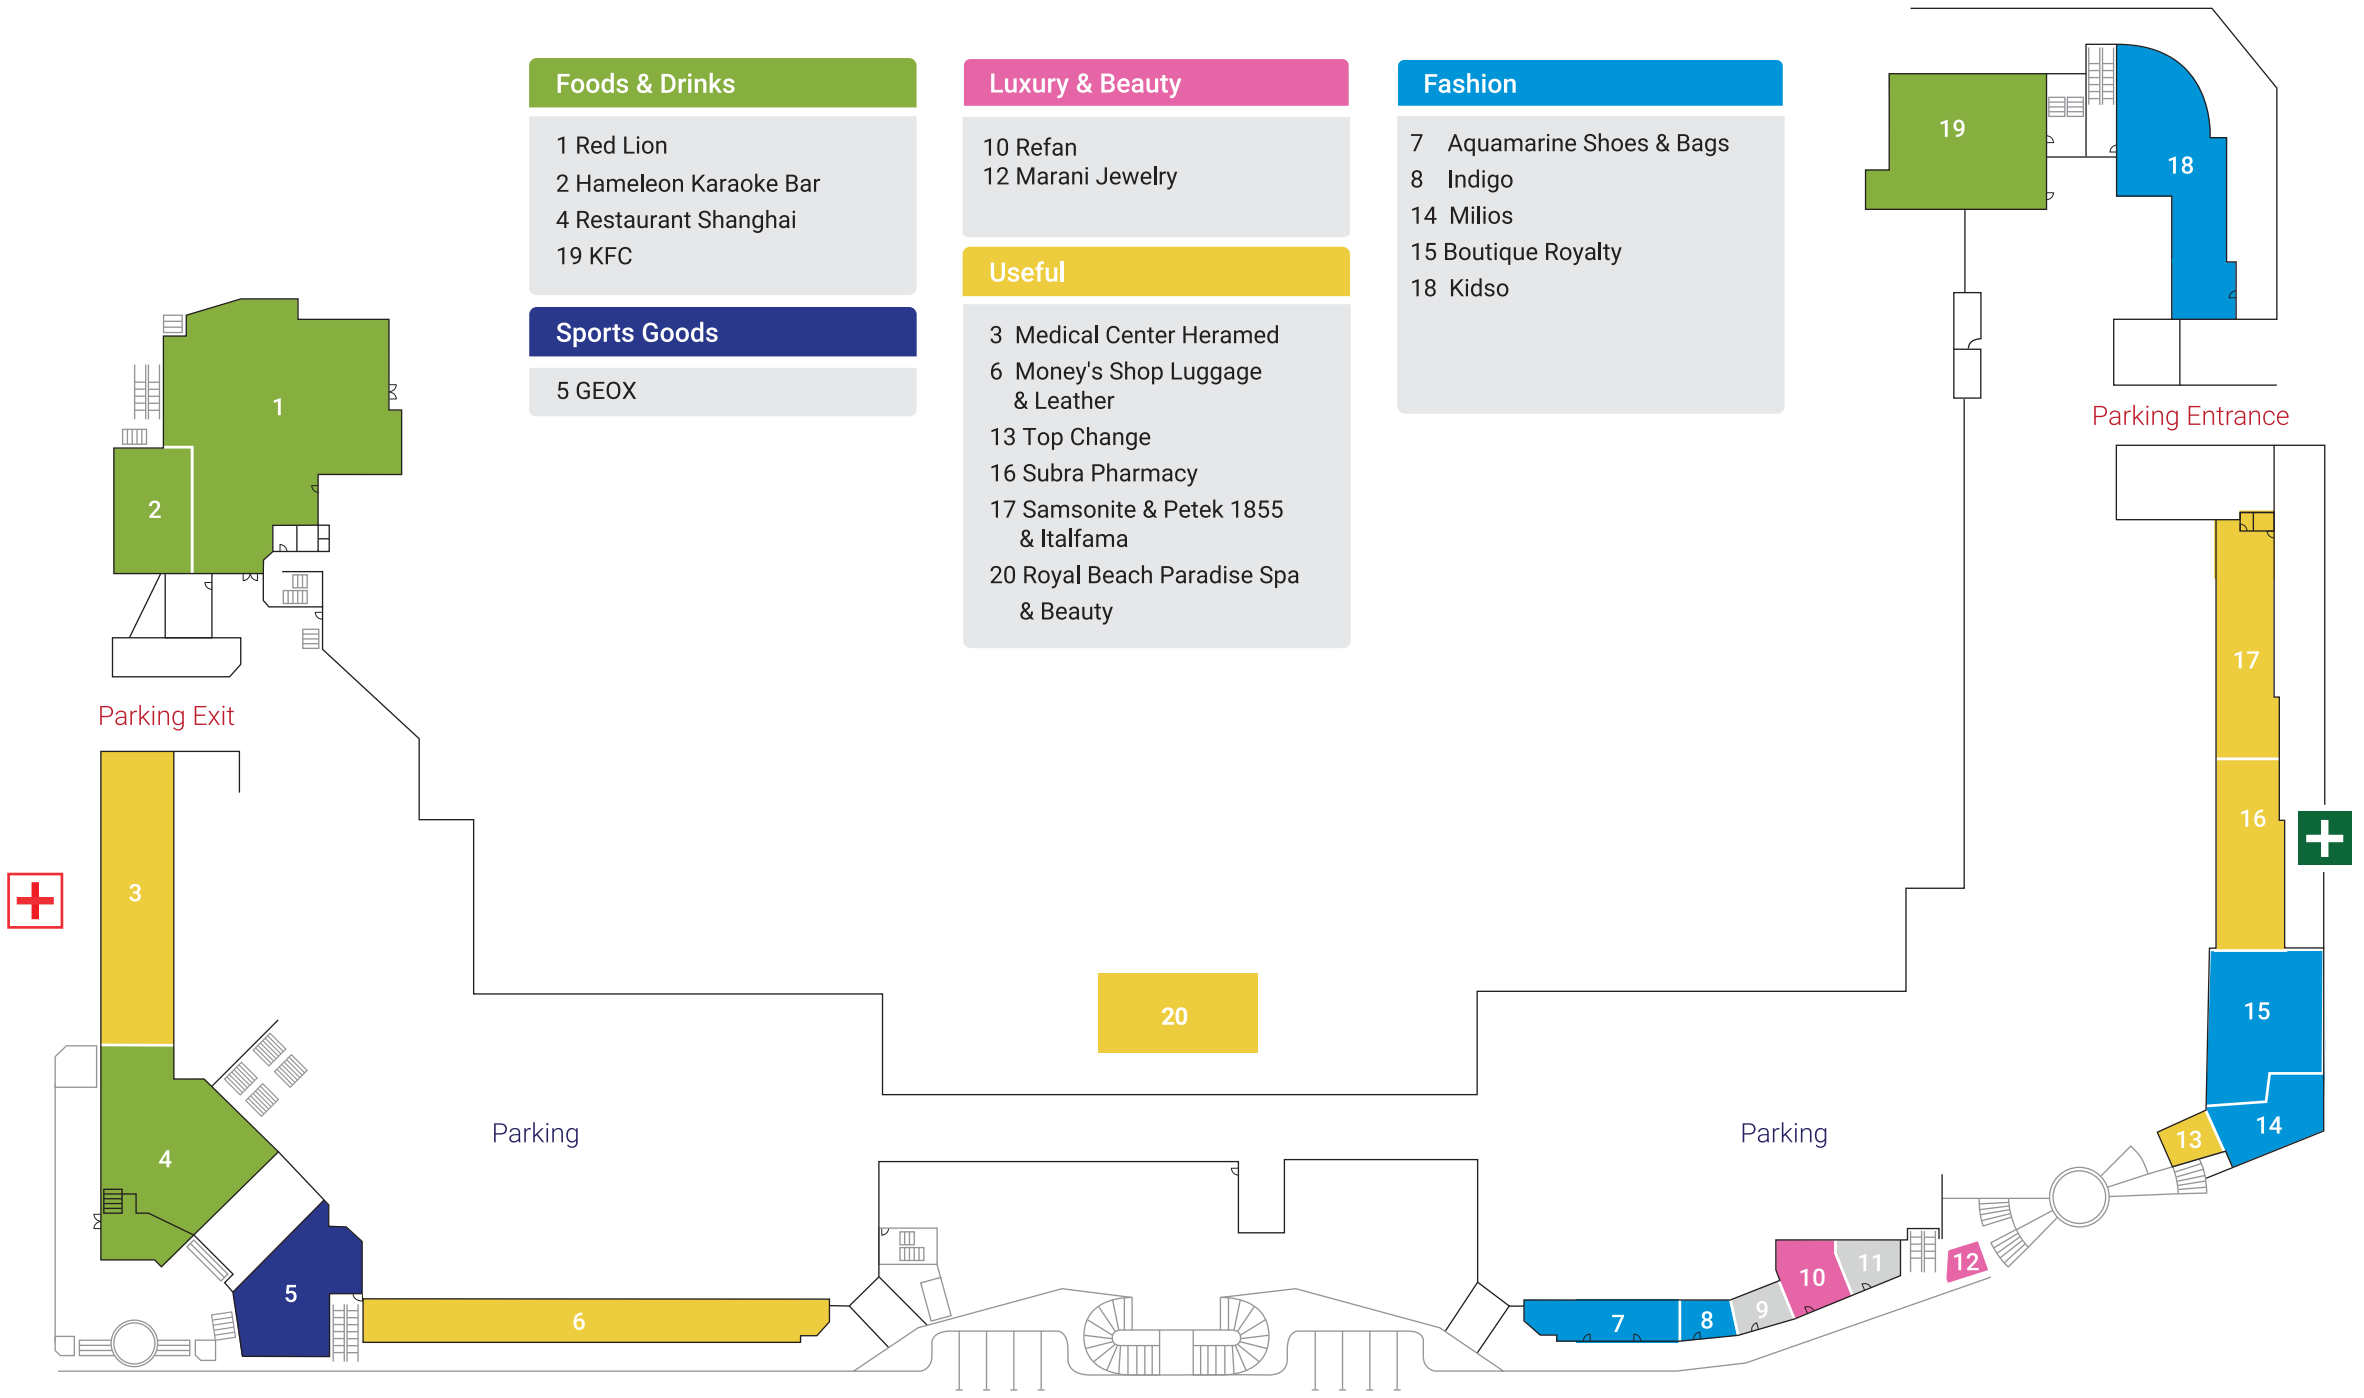

Floor Plan Level 1

- Foods & Drinks**
 - 1 Red Lion
 - 2 Hameleon Karaoke Bar
 - 4 Restaurant Shanghai
 - 19 KFC
- Sports Goods**
 - 5 GEOX

- Luxury & Beauty**
 - 10 Refan
 - 12 Marani Jewelry
- Useful**
 - 3 Medical Center Heramed
 - 6 Money's Shop Luggage & Leather
 - 13 Top Change
 - 16 Subra Pharmacy
 - 17 Samsonite & Petek 1855 & Italfama
 - 20 Royal Beach Paradise Spa & Beauty

- Fashion**
 - 7 Aquamarine Shoes & Bags
 - 8 Indigo
 - 14 Milios
 - 15 Boutique Royalty
 - 18 Kidso

Floor Plan Level 2

Foods & Drinks

13 Restaurant Shanghai
68 TheAmericano Coffee House

Fun

19 Chippo Toys

42 Pipozzo
43 Hotspot
46 Modis & Pierlucci
49 ONYX
51 Vizion
52 G&I
53 U.S. Polo Assn.
56 Onika
59 Bolero
60 U.S. Polo Assn.
64 Moda Italia by Caliente
66 ONYX MAN
67 D Stores

Exit to the Alley

Exit to the Garden

Hotel Reception

EXIT to the Alley

Exit to the Garden

Exit to the Alley